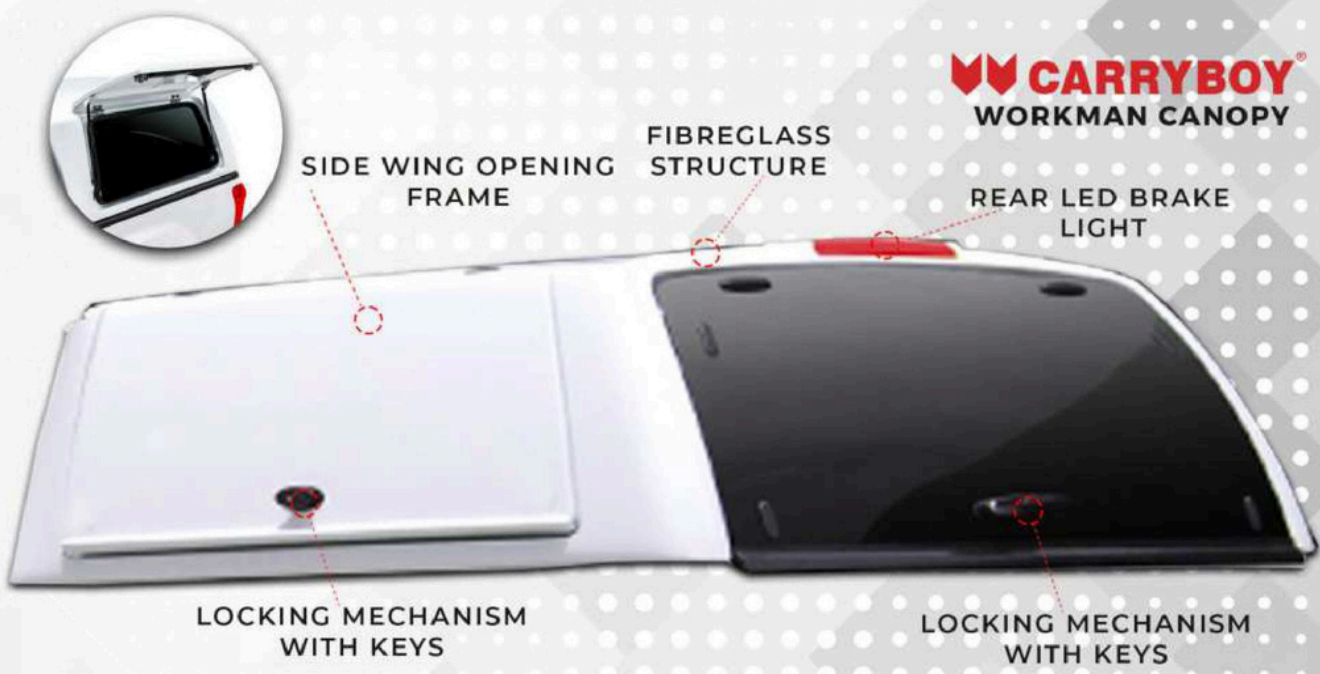

CARRYBOY
560N CANOPY

CARRYBOY
SERIES 6 CANOPY

CARRYBOY
SERIES 7 CANOPY

TONNEAU COVER, ROLLER LIDS & CANOPIES

CARRYBOY® G3 CANOPY

CARRYBOY® SLR CANOPY

CARRYBOY® ZX-S CANOPY

CARRYBOY
WORKMAN CANOPY

SMARTTOP
Simply Better
SM1/SM4 CANOPY

SMARTTOP
Simply Better
SMX CANOPY

TONNEAU COVER, ROLLER LIDS & CANOPIES

AEROKLAS

AEROKLAS

CANOPY SPARE PARTS

CANOPY SPARE PARTS

S/N	ITEM DESCRIPTION	PART NO.	UOM
A	Lock Mechanism		PIECE
B	Internal Light		PIECE
C	Shock absorbers for Canopy		PIECE
D	Rear Brake Light		PIECE
E	Rubber Lining		PIECE
F	Roof Rails for Canopy		PIECE
G	Rear Canopy Glass		PIECE