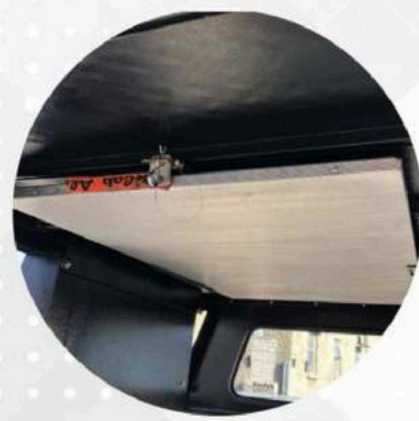

ALUMINIUM ALLOY STRUCTURE (LIGHT WEIGHT)

EXTRA ADD-ON ITEMS

LOAD BARS MOUNTS

FOLADBLE KITCHEN COMPARTMENT

FOLDABLE STOW-AWAY TABLE

Alu-Cab
CONTOUR CANOPY

FRONT CABIN WINDOW SLIDER

UNIVERSAL ROOF RAILS