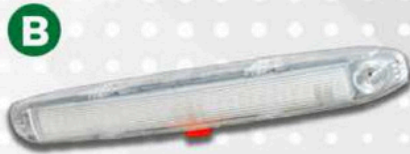

SMARTTOP
Simply Better
SM1/SM4 CANOPY

SMARTTOP
Simply Better
SMX CANOPY

TONNEAU COVER, ROLLER LIDS & CANOPIES

AEROKLAS

AEROKLAS

CANOPY SPARE PARTS

CANOPY SPARE PARTS

S/N	ITEM DESCRIPTION	PART NO.	UOM
A	Lock Mechanism		PIECE
B	Internal Light		PIECE
C	Shock absorbers for Canopy		PIECE
D	Rear Brake Light		PIECE
E	Rubber Lining		PIECE
F	Roof Rails for Canopy		PIECE
G	Rear Canopy Glass		PIECE