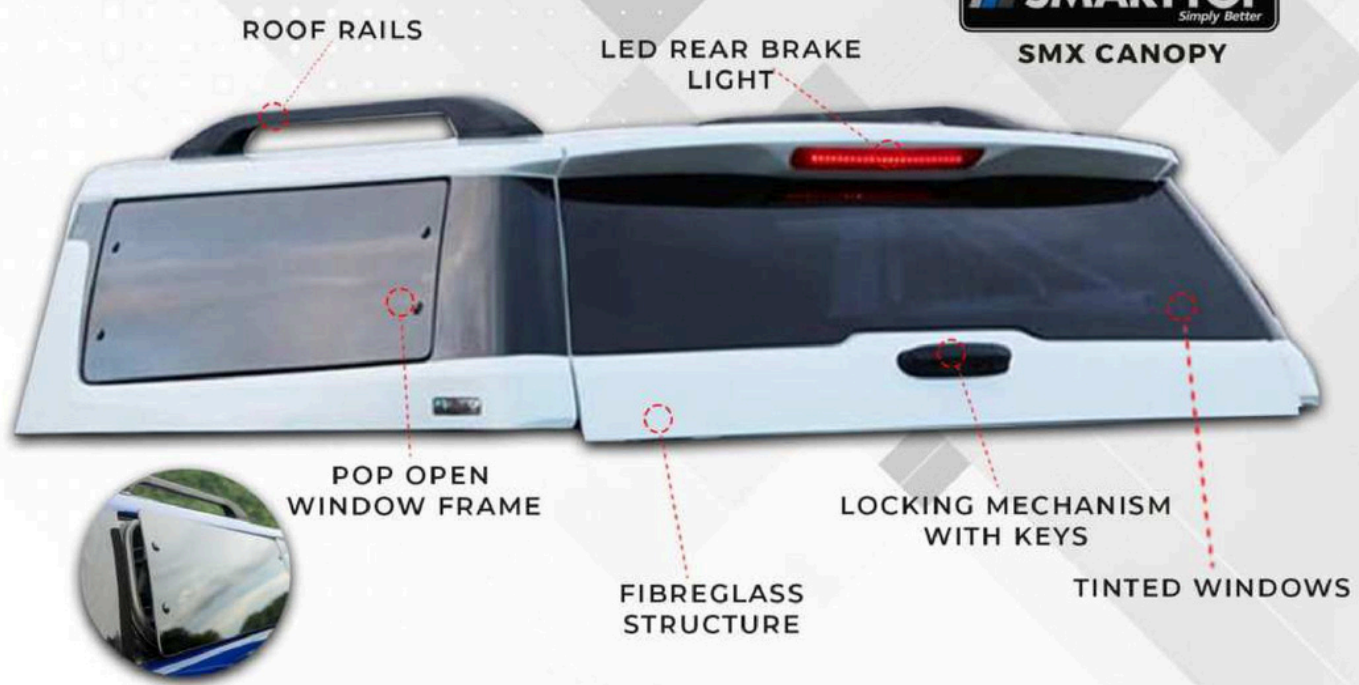

CARRYBOY
560N CANOPY

CARRYBOY
SERIES 6 CANOPY

CARRYBOY
SERIES 7 CANOPY

TONNEAU COVER, ROLLER LIDS & CANOPIES

CARRYBOY® G3 CANOPY

CARRYBOY® SLR CANOPY

CARRYBOY® ZX-S CANOPY

CARRYBOY
WORKMAN CANOPY

SMARTTOP
Simply Better
SM1/SM4 CANOPY

SMARTTOP
Simply Better
SMX CANOPY

TONNEAU COVER, ROLLER LIDS & CANOPIES

AEROKLAS

AEROKLAS

CANOPY SPARE PARTS

CANOPY SPARE PARTS

S/N	ITEM DESCRIPTION	PART NO.	UOM
A	Lock Mechanism		PIECE
B	Internal Light		PIECE
C	Shock absorbers for Canopy		PIECE
D	Rear Brake Light		PIECE
E	Rubber Lining		PIECE
F	Roof Rails for Canopy		PIECE
G	Rear Canopy Glass		PIECE

CANOPY SPARE PARTS

TONNEAU COVER, ROLLER LIDS & CANOPIES

RSI SMARTCAP
EVOa ADVENTURER

EXTRA ADD-ON ITEMS

ALLOY ROOF RACK

FOLADBLE KITCHEN COMPARTMENT

FOLDABLE STOW-AWAY TABLE

RSI SMARTCAP
EVOD DEFENDER

ALUMINIUM ALLOY STRUCTURE (LIGHT WEIGHT)

EXTRA ADD-ON ITEMS

LOAD BARS MOUNTS

FOLADBLE KITCHEN COMPARTMENT

FOLDABLE STOW-AWAY TABLE

Alu-Cab
CONTOUR CANOPY

FRONT CABIN WINDOW SLIDER

UNIVERSAL ROOF RAILS