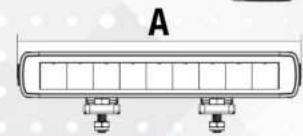

LED DRIVING LIGHTS

LIGHT BARS

PRODUCTS & PART NUMBERS

S/N	ITEM DESCRIPTION	PART NO.	UOM
A	30W Bright Sabre-X Single Row Slim Lightbar 177mm (7") Straight	ILBSR005B	PIECE
B	105W Bright Sabre-X Single Row Slim Lightbar 522mm (20") Straight	ILBSR003B	PIECE
C	165W Bright Sabre-X Single Row Slim Lightbar 798mm (32") Straight	ILBSR002B	PIECE
D	210W Bright Sabre-X Single Row Slim Lightbar 1005mm (40") Straight	ILBSR001B	PIECE
E	270W Bright Sabre-X Single Row Slim Lightbar 1281mm (50") Straight	ILBSR000B	PIECE
F	75W Bright Sabre Single Row Lightbar 524mm (20") Straight	ILBSR003BW	PIECE
G	120W Bright Sabre Single Row Lightbar 812mm (32") Straight	ILBSR002BW	PIECE
H	150W Bright Sabre Single Row Lightbar 1004mm (40") Straight	ILBSR001BW	PIECE
I	300W Bright Sabre Dual Row Lightbar 815mm (32") Straight	ILBDR002B	PIECE
J	400W Bright Sabre Dual Row Lightbar 1076mm (42.5") Straight	ILBDR001B	PIECE
K	300W Bright Sabre Multi-Function Dual Row Lightbar 815mm (32") Straight	ILBDR002BM	PIECE
L	400W Bright Sabre Multi-Function Dual Row Lightbar 1076mm (42.5") Straight	ILBDR001BM	PIECE
M	180W Night Sabre Lightbar 942mm (37") Curved	ILBSR001C	PIECE
N	135W Night Sabre Lightbar 722mm (28.5") Curved	ILBSR002C	PIECE
O	30W LED Light Bar - SR	SR-LEDB-30W	PIECE
P	60W LED Light Bar - SR	SR-LEDB-60W	PIECE
Q	90W LED Light Bar - SR	SR-LEDB-90W	PIECE