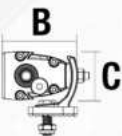

LED DRIVING LIGHTS

LIGHT BARS

PRODUCTS & PART NUMBERS

S/N	ITEM DESCRIPTION	PART NO.	UOM
A	30W Bright Sabre-X Single Row Slim Lightbar 177mm (7") Straight	ILBSR005B	PIECE
B	105W Bright Sabre-X Single Row Slim Lightbar 522mm (20") Straight	ILBSR003B	PIECE
C	165W Bright Sabre-X Single Row Slim Lightbar 798mm (32") Straight	ILBSR002B	PIECE
D	210W Bright Sabre-X Single Row Slim Lightbar 1005mm (40") Straight	ILBSR001B	PIECE
E	270W Bright Sabre-X Single Row Slim Lightbar 1281mm (50") Straight	ILBSR000B	PIECE
F	75W Bright Sabre Single Row Lightbar 524mm (20") Straight	ILBSR003BW	PIECE
G	120W Bright Sabre Single Row Lightbar 812mm (32") Straight	ILBSR002BW	PIECE
H	150W Bright Sabre Single Row Lightbar 1004mm (40") Straight	ILBSR001BW	PIECE
I	300W Bright Sabre Dual Row Lightbar 815mm (32") Straight	ILBDR002B	PIECE
J	400W Bright Sabre Dual Row Lightbar 1076mm (42.5") Straight	ILBDR001B	PIECE
K	300W Bright Sabre Multi-Function Dual Row Lightbar 815mm (32") Straight	ILBDR002BM	PIECE
L	400W Bright Sabre Multi-Function Dual Row Lightbar 1076mm (42.5") Straight	ILBDR001BM	PIECE
M	180W Night Sabre Lightbar 942mm (37") Curved	ILBSR001C	PIECE
N	135W Night Sabre Lightbar 722mm (28.5") Curved	ILBSR002C	PIECE
O	30W LED Light Bar - SR	SR-LEDB-30W	PIECE
P	60W LED Light Bar - SR	SR-LEDB-60W	PIECE
Q	90W LED Light Bar - SR	SR-LEDB-90W	PIECE