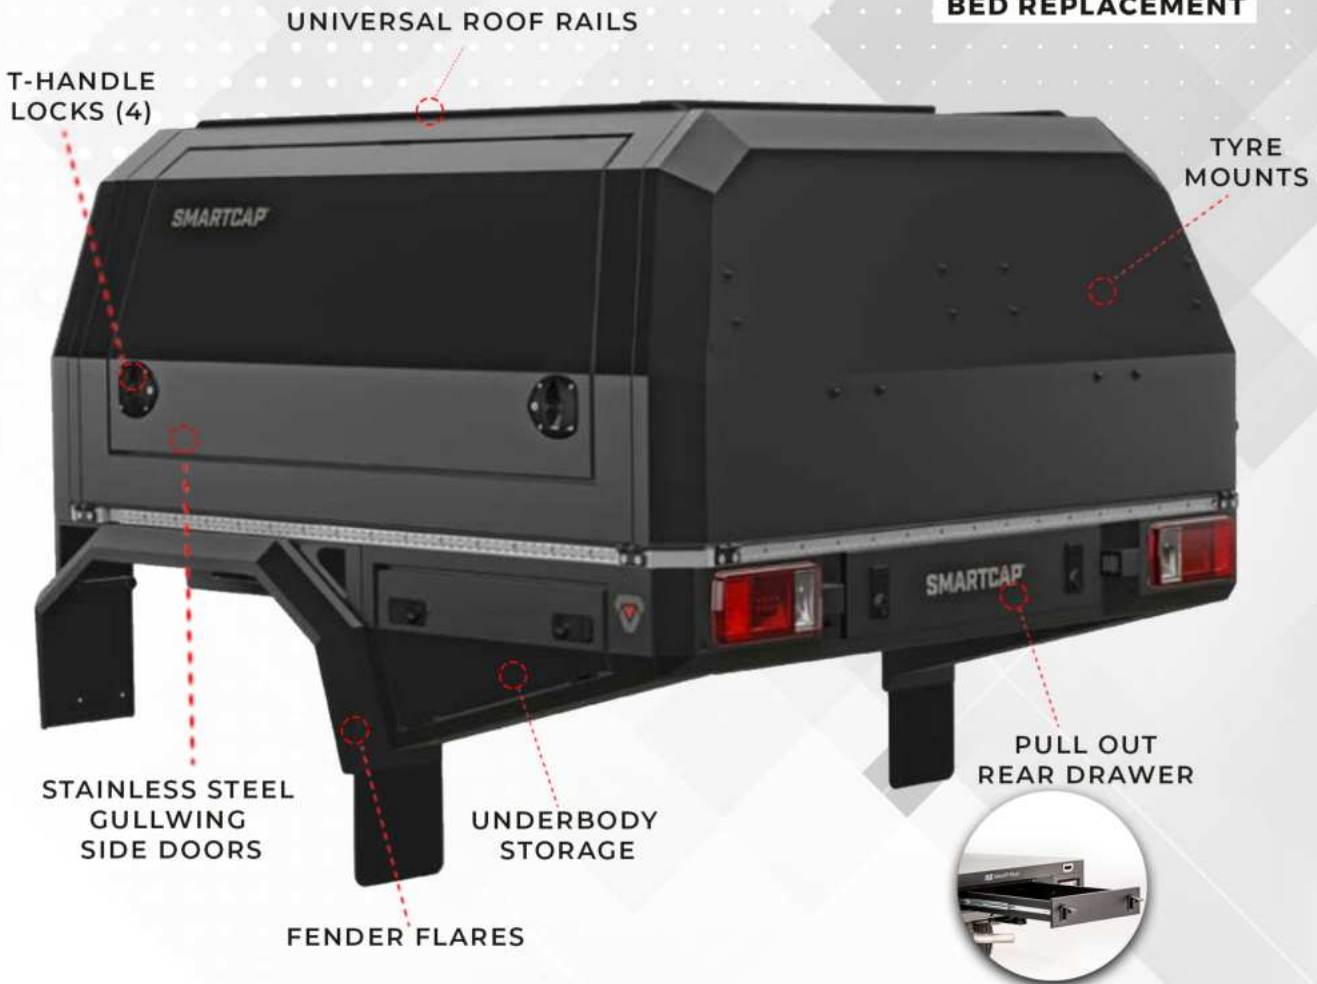

Alu-Cab
CONTOUR CANOPY

FRONT CABIN WINDOW SLIDER

UNIVERSAL ROOF RAILS

BRAKE LIGHT

POWDER COATED (RUST PROOF)

GULLWING DOORS W. SLIDING WINDOWS

PUSH BUTTON LOCKS (6)

ALUMINIUM ALLOY STRUCTURE (LIGHT WEIGHT)

Alu-Cab CANOPY CAMPER

RSI SMARTCAP BED REPLACEMENT

TONNEAU COVER, ROLLER LIDS & CANOPIES

FRONT CABIN
WINDOW SLIDER

LOCKING
MECHANISM
W. KEYS

SLIDING WINDOWS

FIBREGLASS
STRUCTURE

FULL REAR DOOR