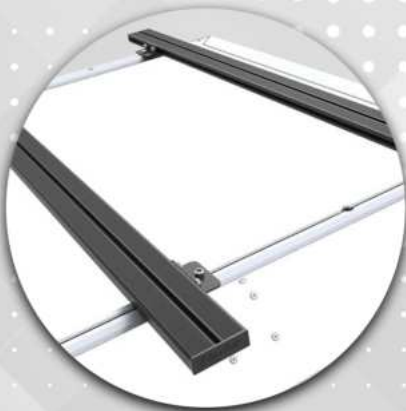

EXTRA ADD-ON ITEMS

LOAD BARS MOUNTS