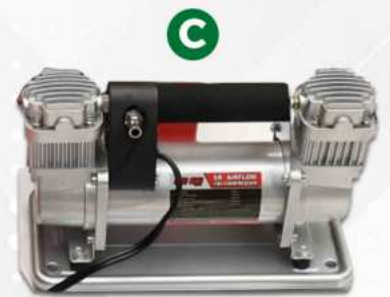

RECOVERY GEAR

TYRE CARE & ACCESSORIES

PRODUCTS & PART NUMBERS

S/N	ITEM DESCRIPTION	PART NO.	UOM
A	Air Champ Compressor - 12V (90L/min)	ICOMPRESSOR003	PIECE
B	Air Champ Pro Compressor - 12V (160L/min)	ICOMPRESSOR004	PIECE
C	SR Portable Compressor - 12V (90L/min)	SRCOMP90L	PIECE
D	Air Champ Compact Deflator	ITYRE004	PIECE
E	Speedy Deflator	ISPEEDYD	PIECE
F	Speedy Deflator	ISPEEDYA	PIECE
G	SR 48 "HI-Lift Jack	SRHILIFTJACK	PIECE
H	4WD Lift Jack - 48" (Includes cover)	IHIGHLIFT001	PIECE
I	Pressure Gauge	ITYRE006	PIECE
J	AirPlugger Tyre Repair Kit (Single)	ITYRE009	PIECE
K, L	Tyre Repair Kit, Tyre Repair Cord (Refill 25pc)	ITYRE001, ITYRE002	KIT
M	Diff Breather Kit	IDIFFBRE	PIECE