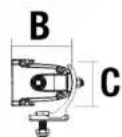

CODE	Beam	LEDs	Watts	A	B	C
ILBSR005B	Combo	6	30W	177mm	54mm	40mm
ILBSR003B	Combo	21	105W	522mm	54mm	40mm
ILBSR2340	Combo	24	120W	591mm	54mm	40mm
ILBSR002B	Combo	33	165W	798mm	54mm	40mm
ILBSR001B	Combo	42	210W	1005mm	54mm	40mm
ILBSR000B	Combo	54	270W	1281mm	54mm	40mm

CODE	Beam	LEDs	Watts	A	B	C
ILBSR003BW	Combo	15	75W	524mm	66.5mm	52mm
ILBSR002BW	Combo	24	120W	812mm	66.5mm	52mm
ILBSR001BW	Combo	30	150W	1004mm	66.5mm	52mm