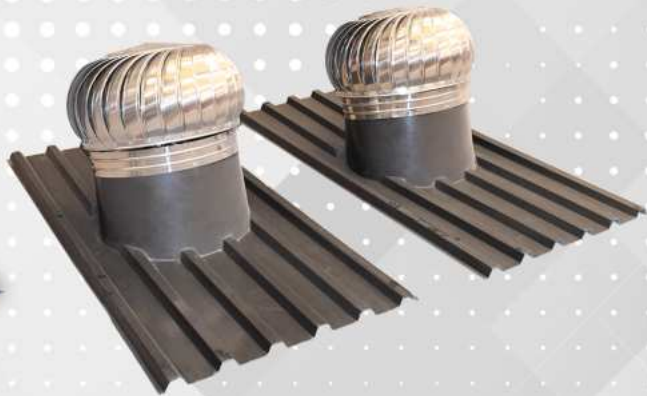

uPVC ROOFING SHEETS & ACCESSORIES

deco roof®

Proudly made in Kenya by Sai Raj

- IT5 Box Profile Sheets
- IT6 Box Profile Sheets
- 11/3 Corrugated Sheets
- Stainless Steel Rotating Ventilators
- Ridge Caps
- Fibreglass Gutters
- Kenyan Made

Sai Raj

DECOROOF UPVC ROOFING SHEETS