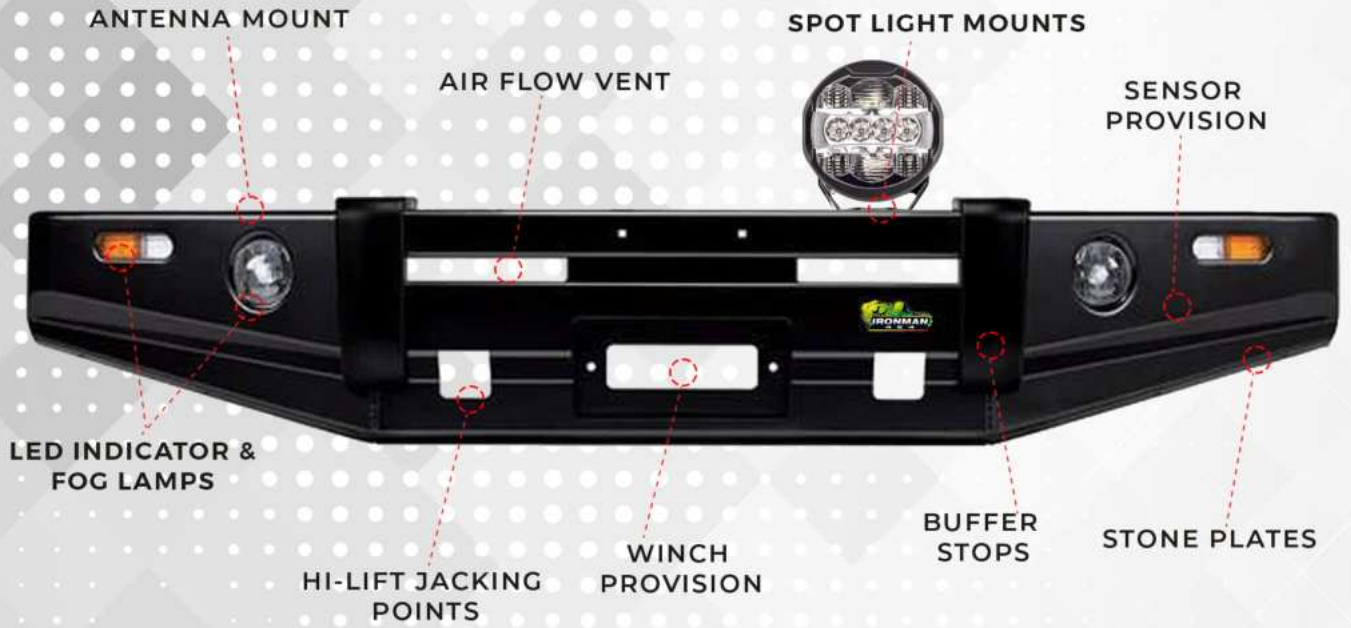

STEEL BULLBARS

SPOT LIGHT/ANTENNA MOUNT

BLACK STEEL OPTION

STEEL BULLBARS

SIDE STEPS & LIGHT GRILLS

REINFORCED CHASSIS MOUNTS

WRAP AROUND DESIGN

HI-LIFT JACKING POINTS