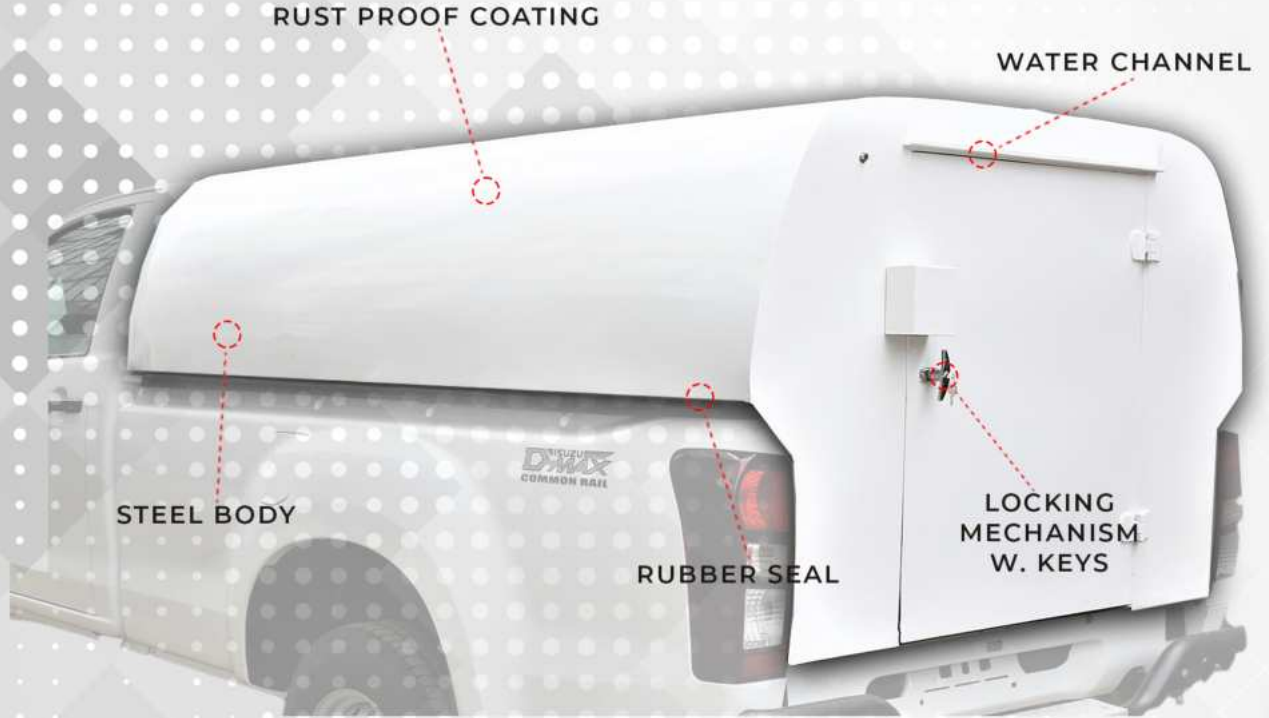

LOCKING
MECHANISM
W. KEYS

FULL REAR DOOR

cargotuff:
by Sai Raj
STEEL BODY

cargotuff:
by Sai Raj
STEEL BODY

Sai Raj

TONNEAU COVER, ROLLER LIDS & CANOPIES

BENCH SEAT OPTION

RUBBER SEAL