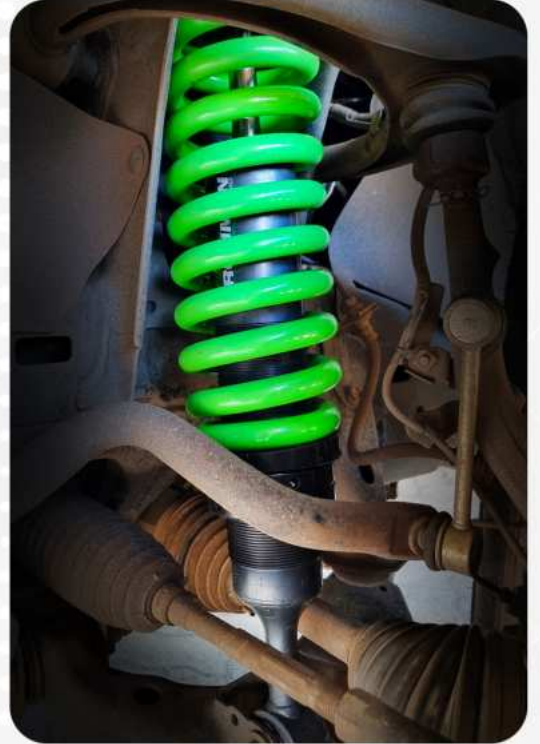

IRONMAN 4X4 FOAMCELL PRO SUSPENSION

- ✓ NITROGEN WITH FOAMCELL
- ✓ 45MM TEFLON PISTON
- ✓ 72MM BODY
- ✓ TWINTUBE CONSTRUCTION
- ✓ EXTENDED TRAVEL