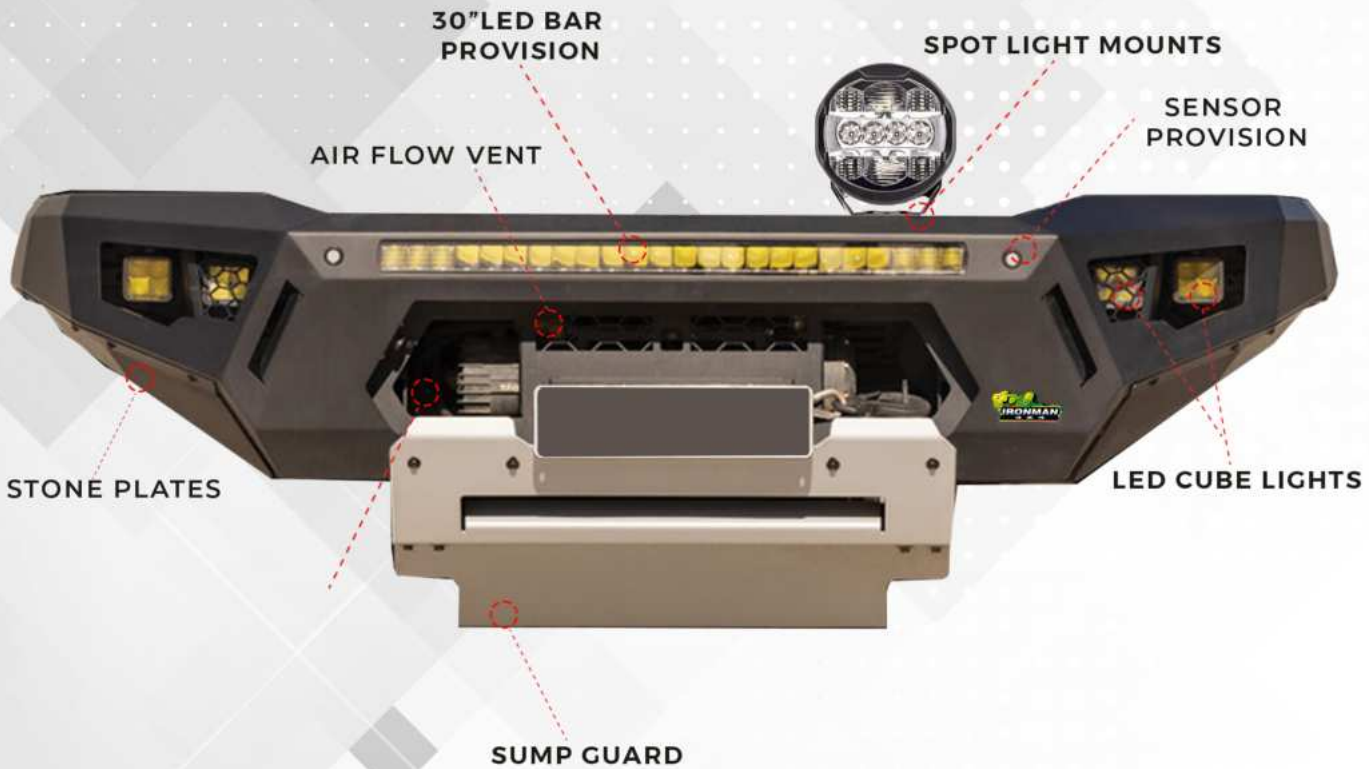

STEEL BULLBARS

SPOT LIGHT/ANTENNA MOUNT

BLACK STEEL OPTION

STEEL BULLBARS

SIDE STEPS & LIGHT GRILLS

REINFORCED CHASSIS MOUNTS

WRAP AROUND DESIGN

HI-LIFT JACKING POINTS