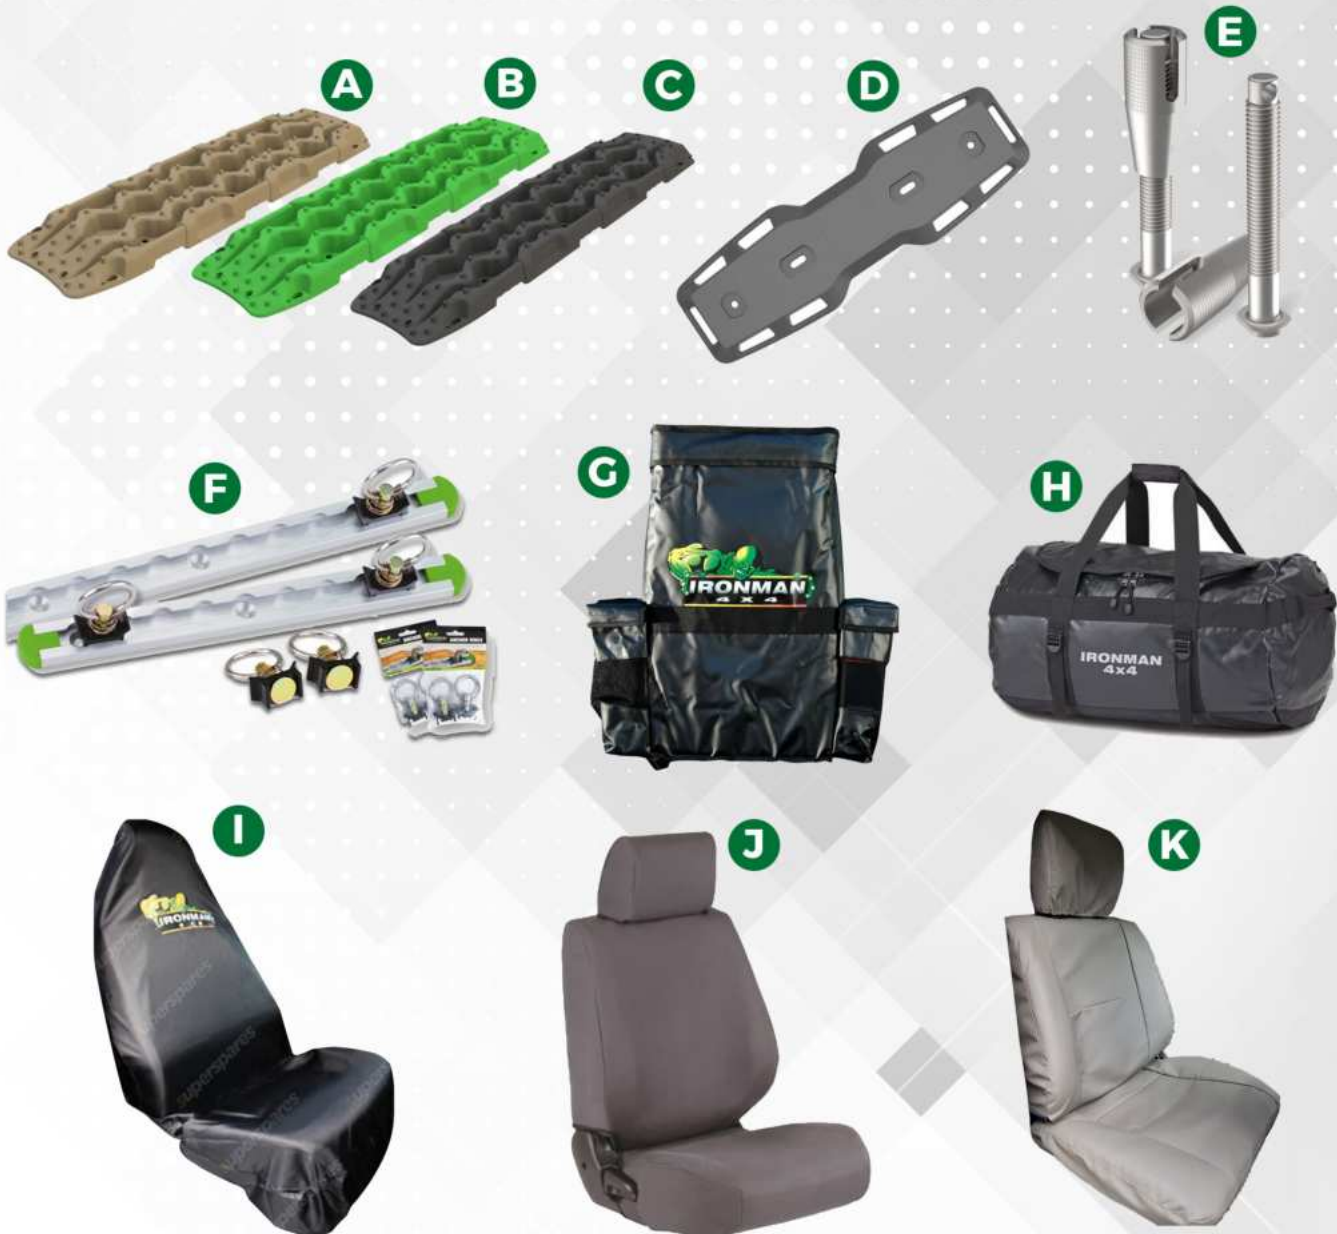

RECOVERY GEAR & ACCESSORIES

PRODUCTS & PART NUMBERS

S/N	ITEM DESCRIPTION	PART NO.	UOM
A	Reco-Traks - Sand (Pair)	IRECBRDSAND	PIECE
B	Reco-Traks - Grey (Pair)	IRECBRDGREY	PIECE
C	Reco-Traks - Green (Pair)	IRECBRDGREEN	PIECE
D	Recovery Board Mounting Base	IRECBRDBASE	PIECE
E	Recovery Board Mount Pins 110mm (Pair)	IRECBRDPINS115	PIECE
F	610mm Anchor Track	ITRACK610	PIECE
G	Rear Wheel Bag	IRWB001	PIECE
H	65L Explorer Duffle Bag	IDUFBAG001	PIECE
I	Universal Seat Cover (Slip-On) - Front Only	ISEAT COVER	PIECE
J	Airbag Compatible Fabric Seat Cover (Vehicle Specific)	See Vehicle Specific	PAIR
K	SR Canvas Seat over	See Vehicle Specific	KIT

RECOVERY GEAR