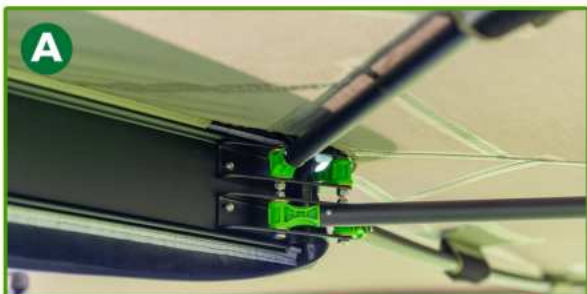

C-Channel aluminium support arms

CAMPING ACCESSORIES