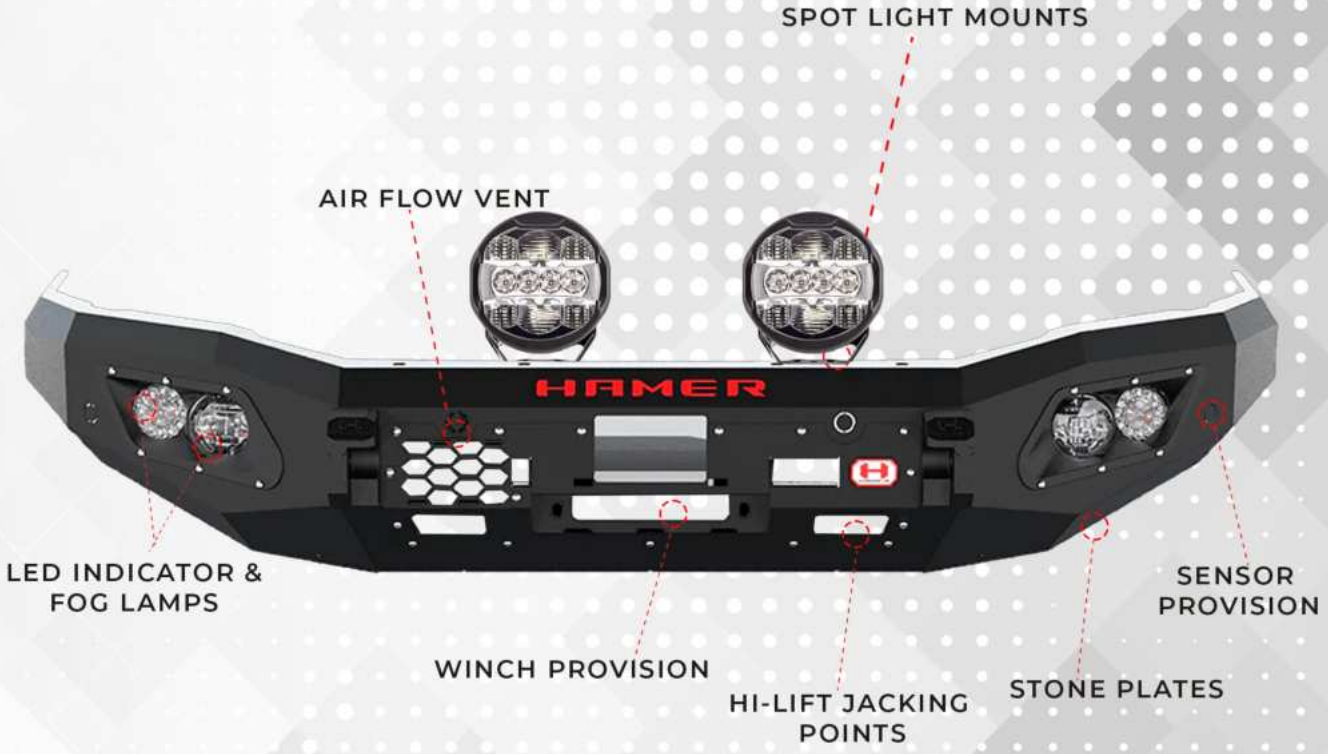

**NEW
ARRIVAL**